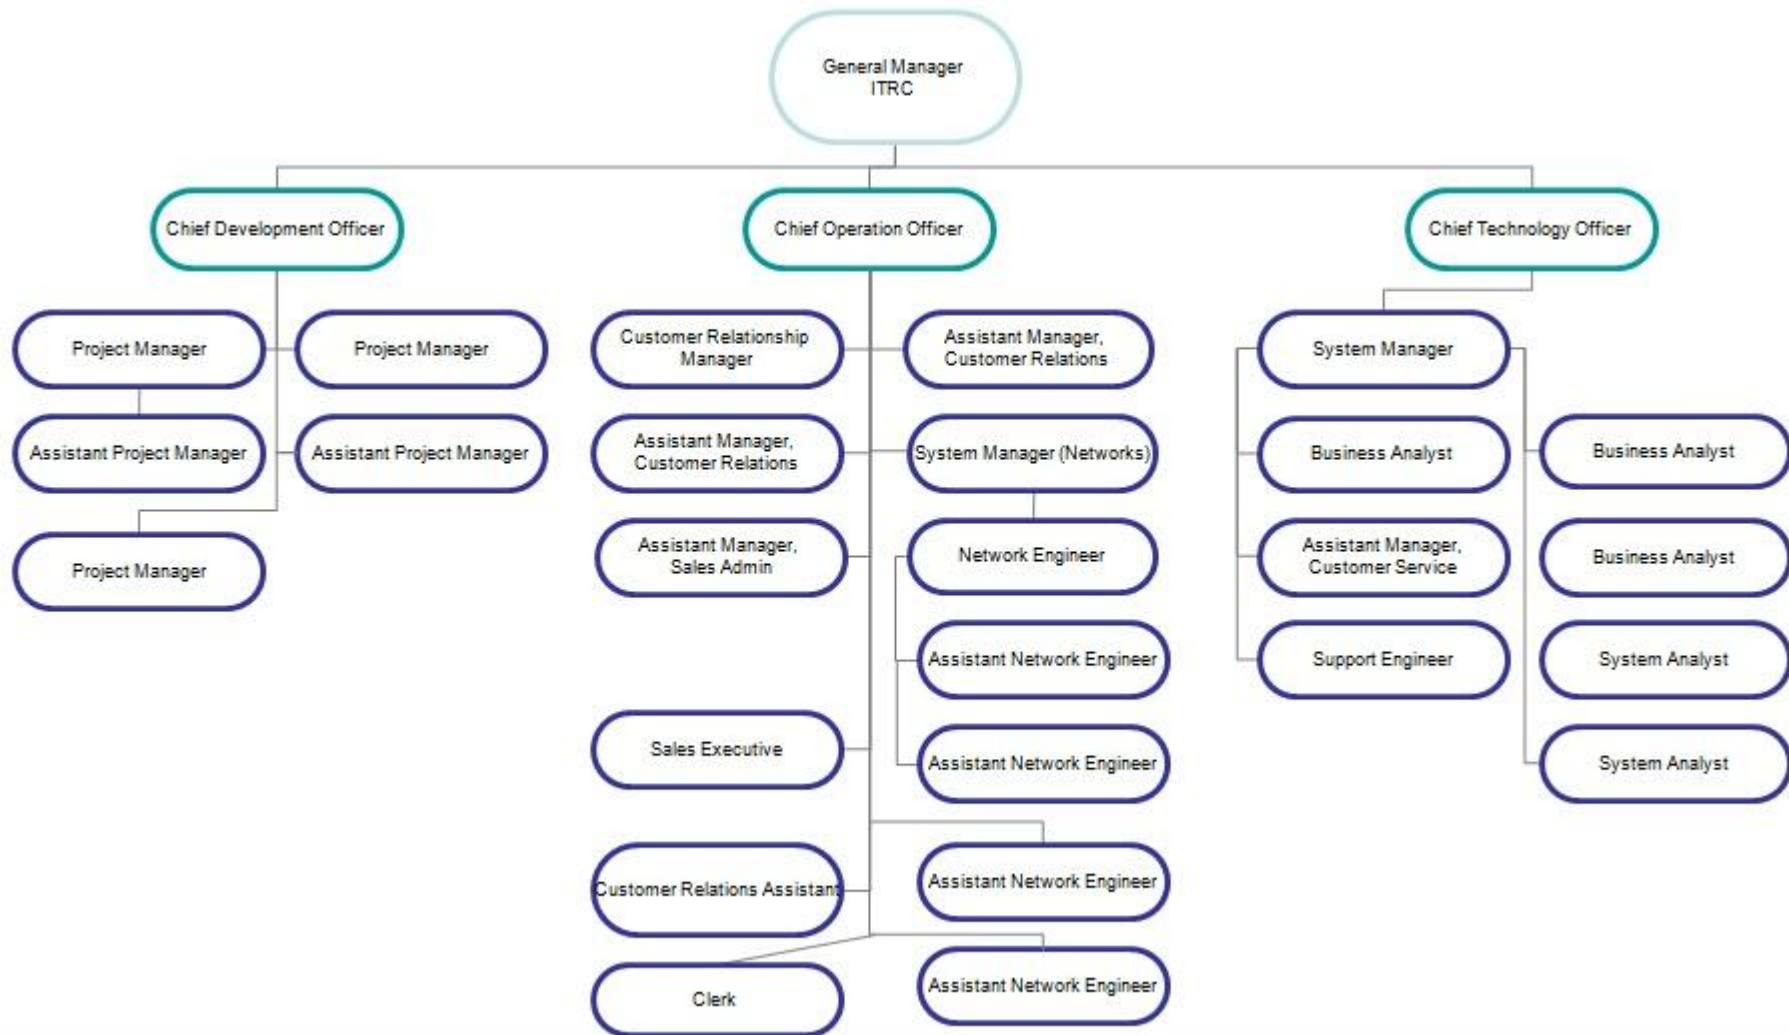

**THE HONG KONG COUNCIL OF SOCIAL SERVICE**  
**Staff Chart (as at April 1, 2012)**  
**w/o ITRC & ILRC**

**HKCSS/SQS/C. 4.08**

# ITRC staff Chart

(as at April 1, 2012)

# ILRC (WebOrganic) staff Chart

(as at June 1, 2012)